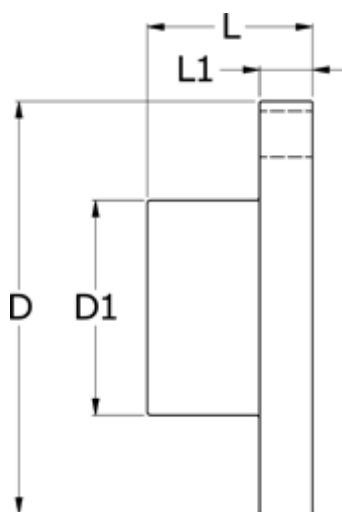

Data Sheet

Article number: 330719801

Description: Coupling Rupex size 198
Part 1

Measures

D	= 198
D1	= 120
L	= 80
L1	= 20
Max bore	= 70
Torque (N m)	= 1300